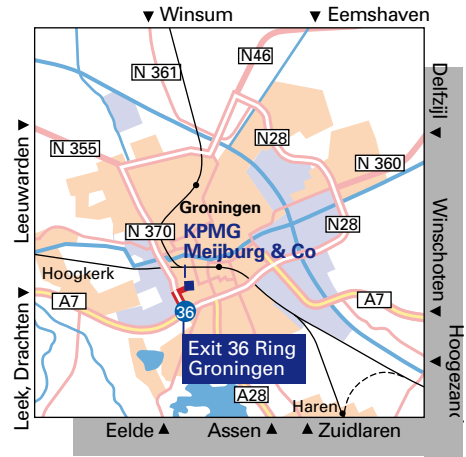

KPMG Meijburg & Co

Groningen

Leonard Springerlaan 29
9727 KB Groningen
Telephone: +31 50 529 82 82

..... walking route ○ bus stop

Tax is our business