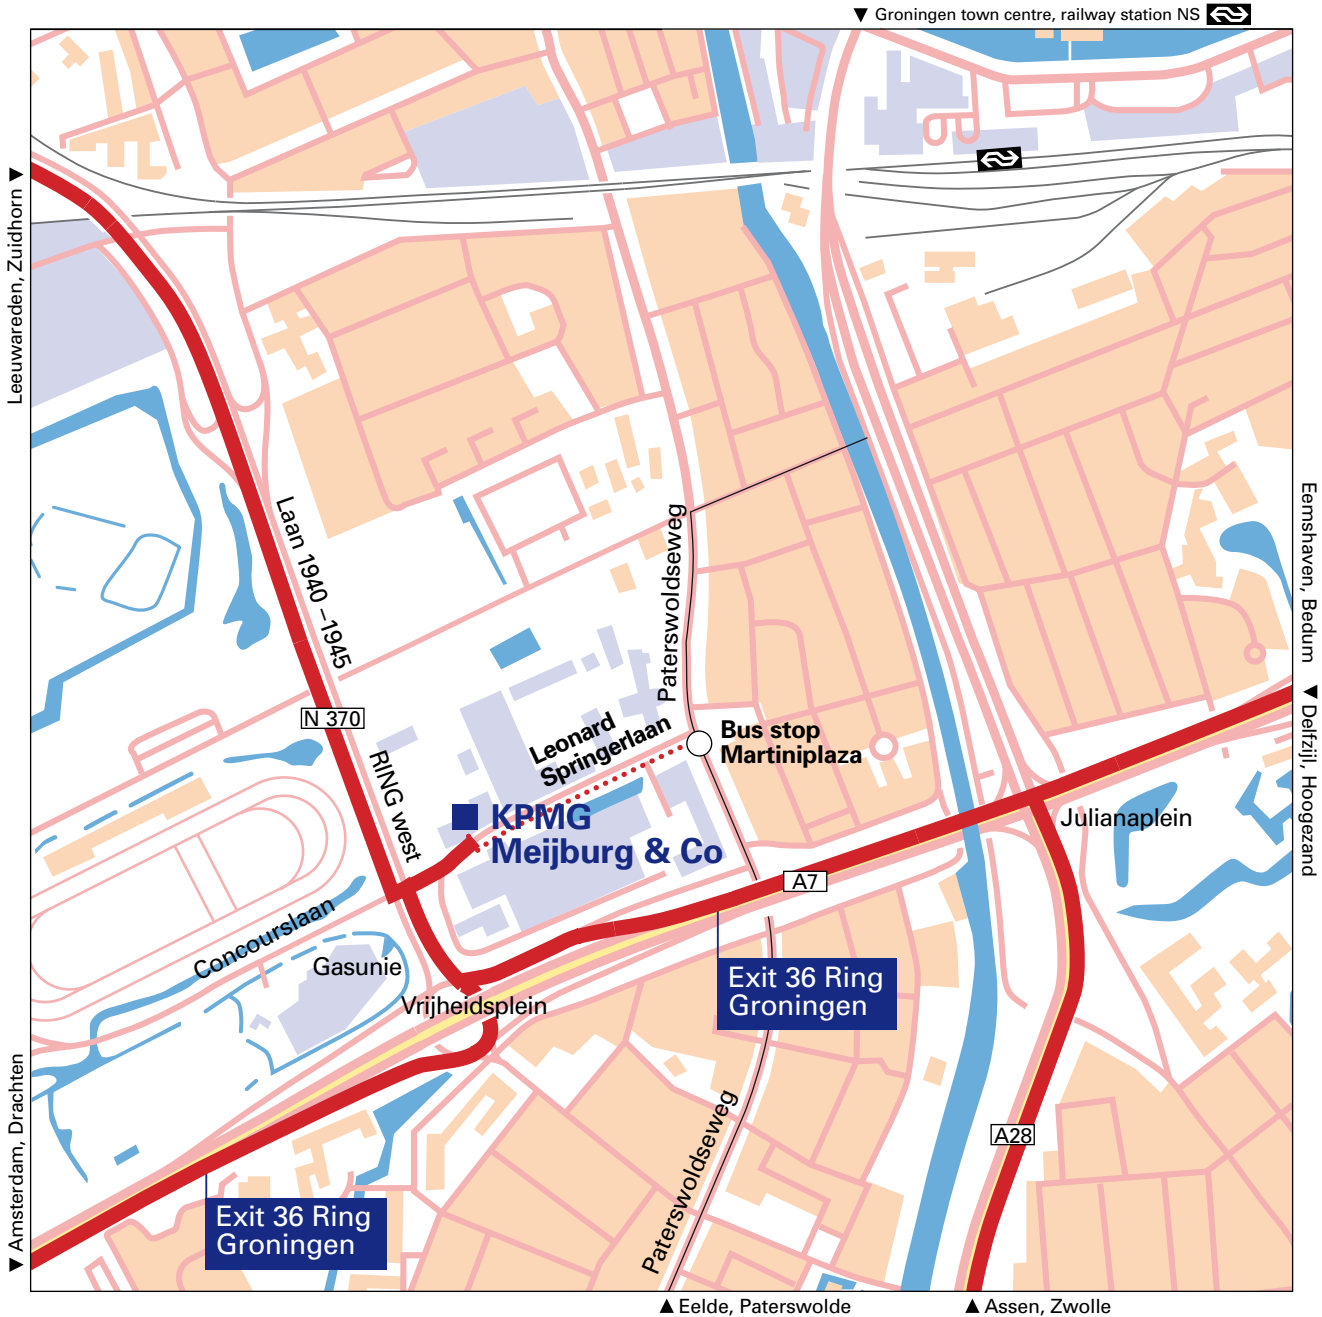

KPMG Meijburg & Co

Groningen

Leonard Springerlaan 29
9727 KB Groningen
Telephone: +31 50 529 82 82

..... walking route ○ bus stop

Tax is our business